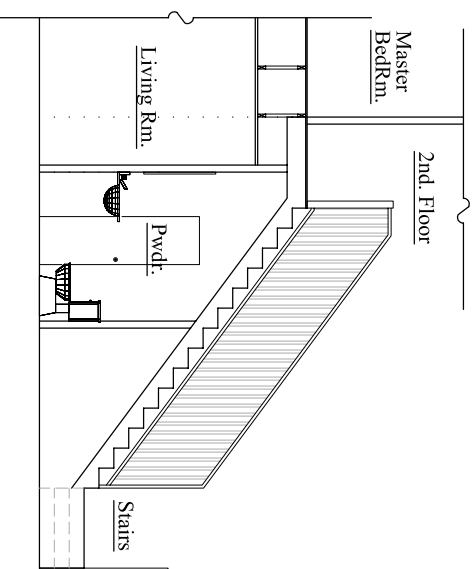

THURSTON HOMES

2475 N. Main Las Cruces, NM 88001

Ph. (575) 382-8225 Fax (575) 382-9226

thurstonhomes@hotmail.com

| AREA | |
|-------------------|----------------------|
| HEATED 1ST FLOOR | 769 sq. ft. |
| HEATED 2ND FLOOR | 1,123 sq. ft. |
| TOTAL HEATED | 1,892 sq. ft. |
| GARAGE | 420 sq. ft. |
| COVERED PATIO | 90 sq. ft. |
| COVERED PORCH | 73 sq. ft. |
| TOTAL AREA | 2,475 sq. ft. |

STAIR SECTION

SCALE: 1/8" = 1'-0"

PREL. 1ST. FLOOR PLAN

SCALE: 1/8" = 1'-0"
11X17 SHEET

PREL. 2ND. FLOOR PLAN

SCALE: 1/8" = 1'-0"
11X17 SHEET