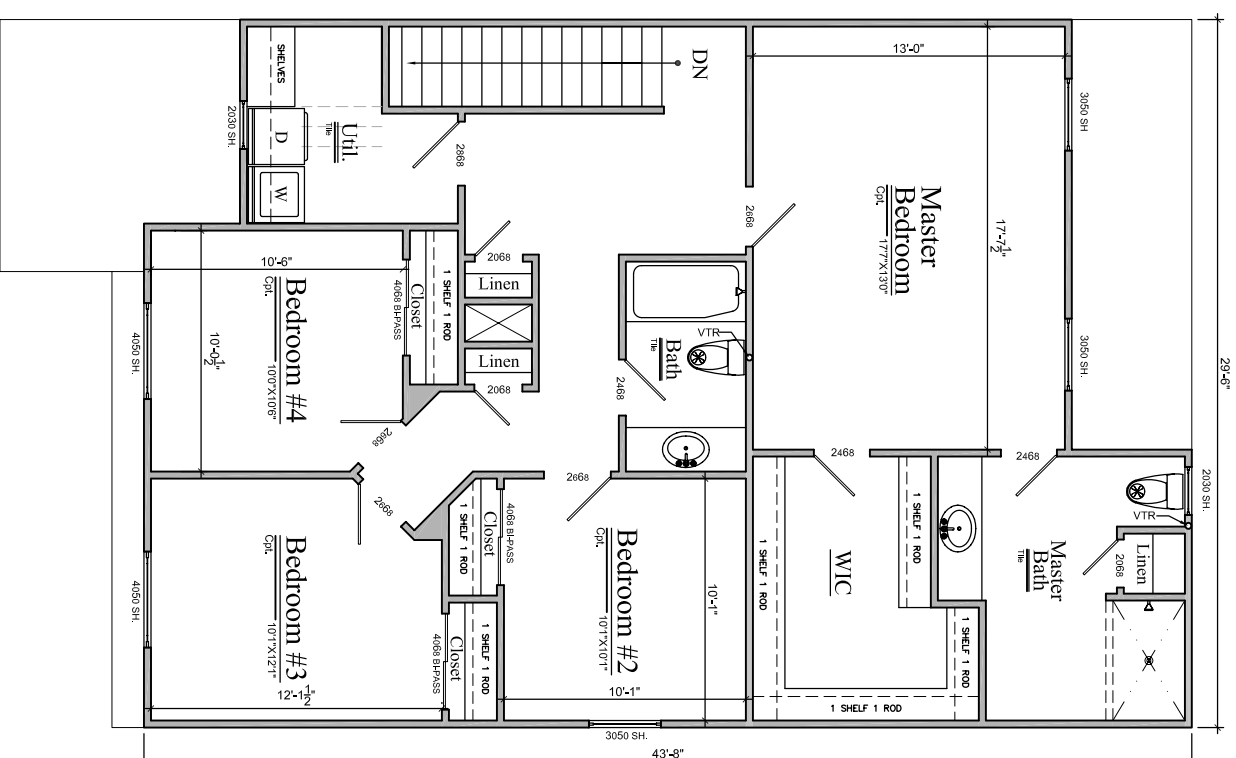

THURSTON HOMES

2475 N. Main Las Cruces, NM 88001

Ph. (575) 382-8225 Fax (575) 382-9226

thurstonhomes@hotmail.com

| AREA | |
|-------------------|----------------------|
| HEATED 1ST FLOOR | 769 sq. ft. |
| HEATED 2ND FLOOR | 1,123 sq. ft. |
| TOTAL HEATED | 1,892 sq. ft. |
| GARAGE | 420 sq. ft. |
| COVERED PATIO | 90 sq. ft. |
| COVERED PORCH | 73 sq. ft. |
| TOTAL AREA | 2,475 sq. ft. |

STAIR SECTION

SCALE: 1/8" = 1'-0"

PREL. 1ST. FLOOR PLAN

SCALE: 1/8" = 1'-0"
11X17 SHEET

PREL. 2ND. FLOOR PLAN

SCALE: 1/8" = 1'-0"
11X17 SHEET