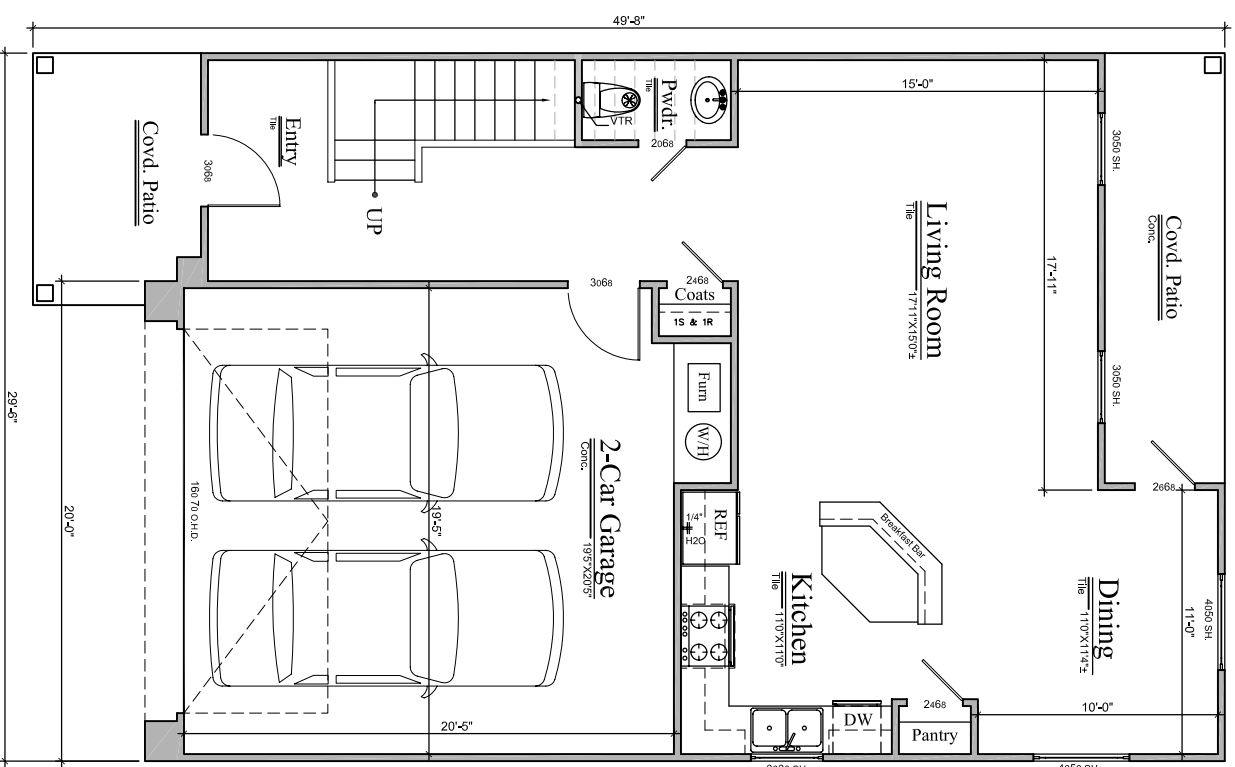

THURSTON HOMES

2475 N. Main Las Cruces, NM 88001

Ph. (575) 382-8225 Fax (575) 382-9226

thurstonhomes@hotmail.com

| AREA | |
|-------------------|----------------------|
| HEATED 1ST FLOOR | 769 sq. ft. |
| HEATED 2ND FLOOR | 1,123 sq. ft. |
| TOTAL HEATED | 1,892 sq. ft. |
| GARAGE | 420 sq. ft. |
| COVERED PATIO | 90 sq. ft. |
| COVERED PORCH | 73 sq. ft. |
| TOTAL AREA | 2,475 sq. ft. |

STAIR SECTION

SCALE: 1/8" = 1'-0"

PREL. 1ST. FLOOR PLAN

SCALE: 1/8" = 1'-0"
11X17 SHEET

PREL. 2ND. FLOOR PLAN

SCALE: 1/8" = 1'-0"
11X17 SHEET