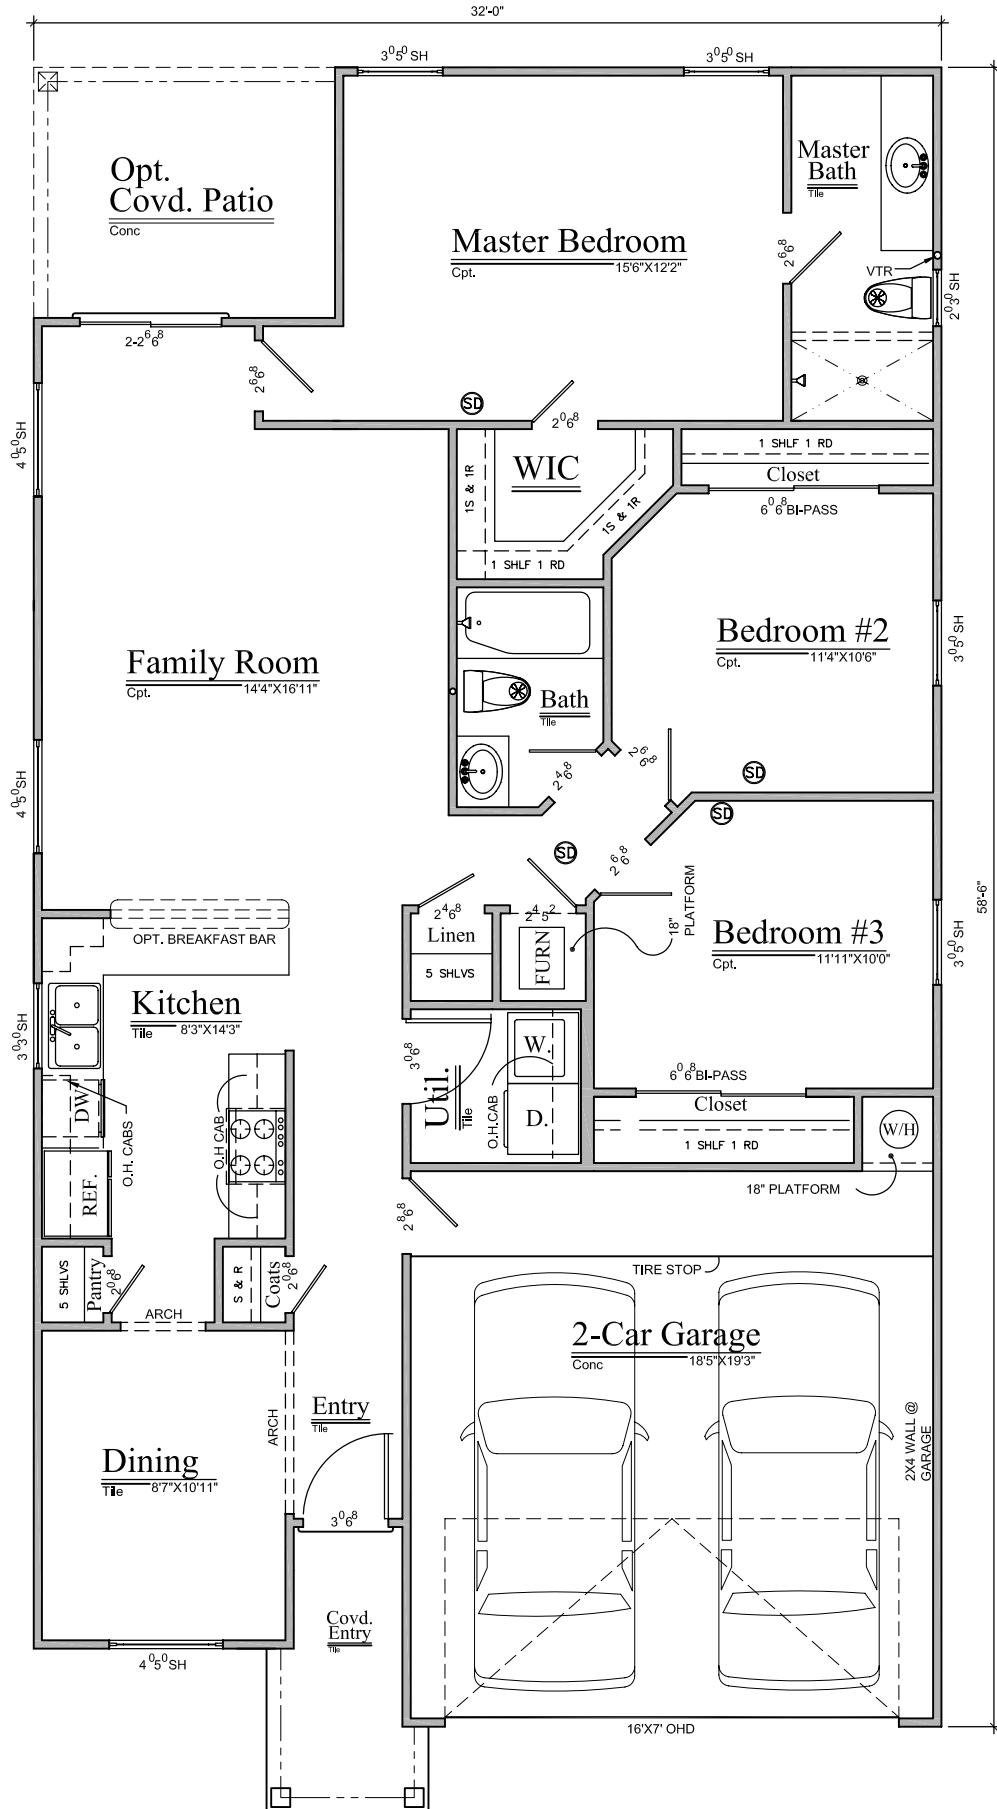

# THURSTON HOMES

2475 N. Main Las Cruces, NM 88001

Ph. (575) 382-8225 Fax (575) 382-9226

thurstonhomes@hotmail.com

FLOOR PLAN

OPTION "B"

NAVA-Tech & Associates Inc.  
Construction Plan Production & Coordination  
Commercial and Residential Drafting  
Phone: 505-941-5050