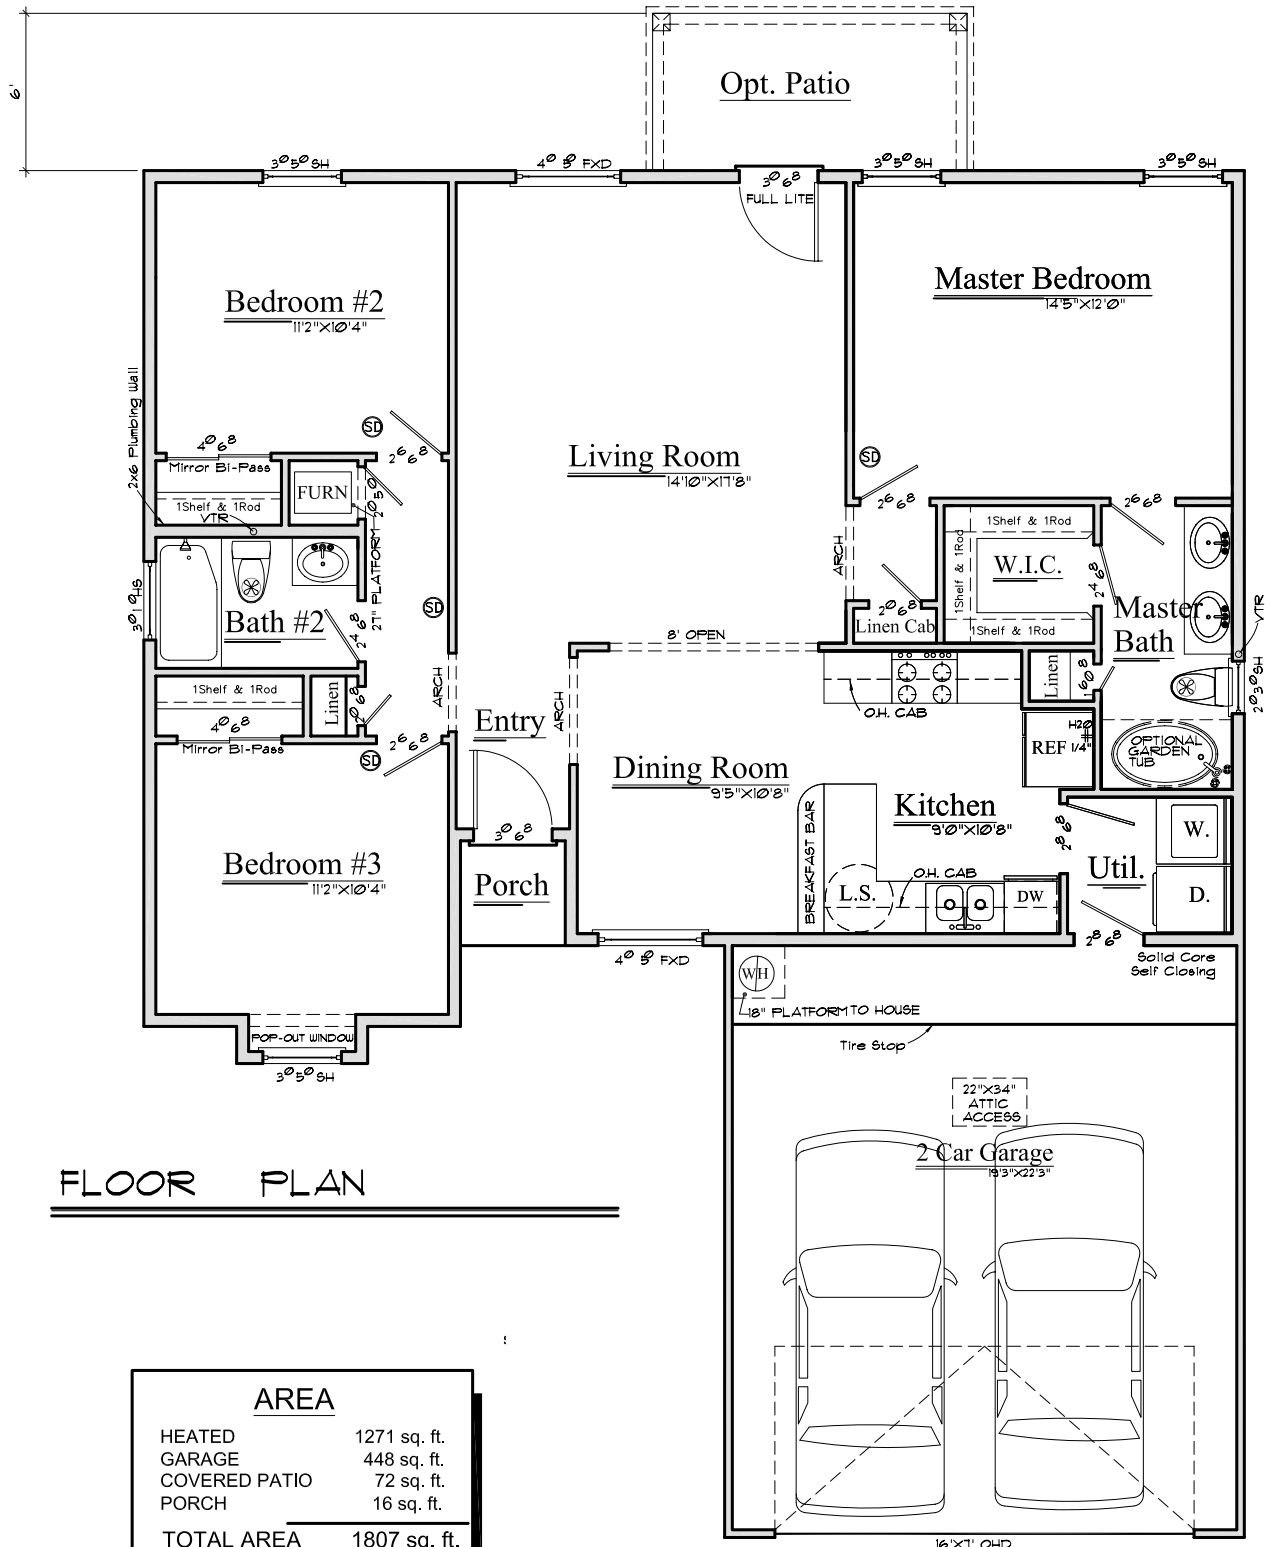

# THURSTON HOMES

5209 Cat's Eye Road  
Las Cruces, NM 88012

Ph. (505) 382-8228

Fax (505) 382-9226

\\A\dwg\THURSTON-HOMES\DEL REY PROJECT\5DR-1271stf\_3BRM-R.DWG [PDF(Flr.)]-11/10/04, 9:53 am