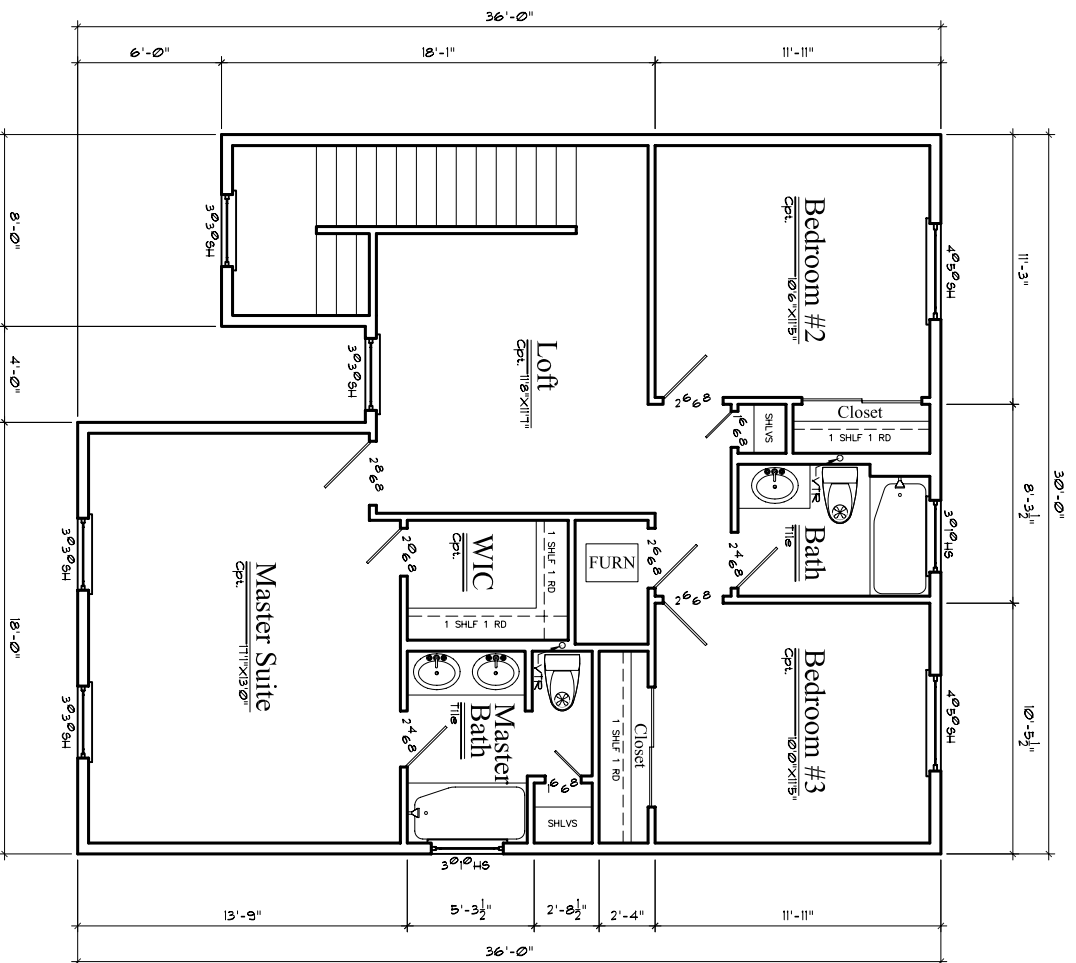

THURSTON HOMES

2475 N. Main Las Cruces, NM 88001

Ph. (505) 382-8225 Fax (505) 382-9226

thurstonhomes@hotmail.com

AREA	
1ST LEVEL	645 sq. ft.
2ND LEVEL	900 sq. ft.
HEATED	1545 sq. ft.
GARAGE	393 sq. ft.
PATIO	112 sq. ft.
PORCH	24 sq. ft.
TOTAL AREA	2074 sq. ft.

1545 sqft.dwg