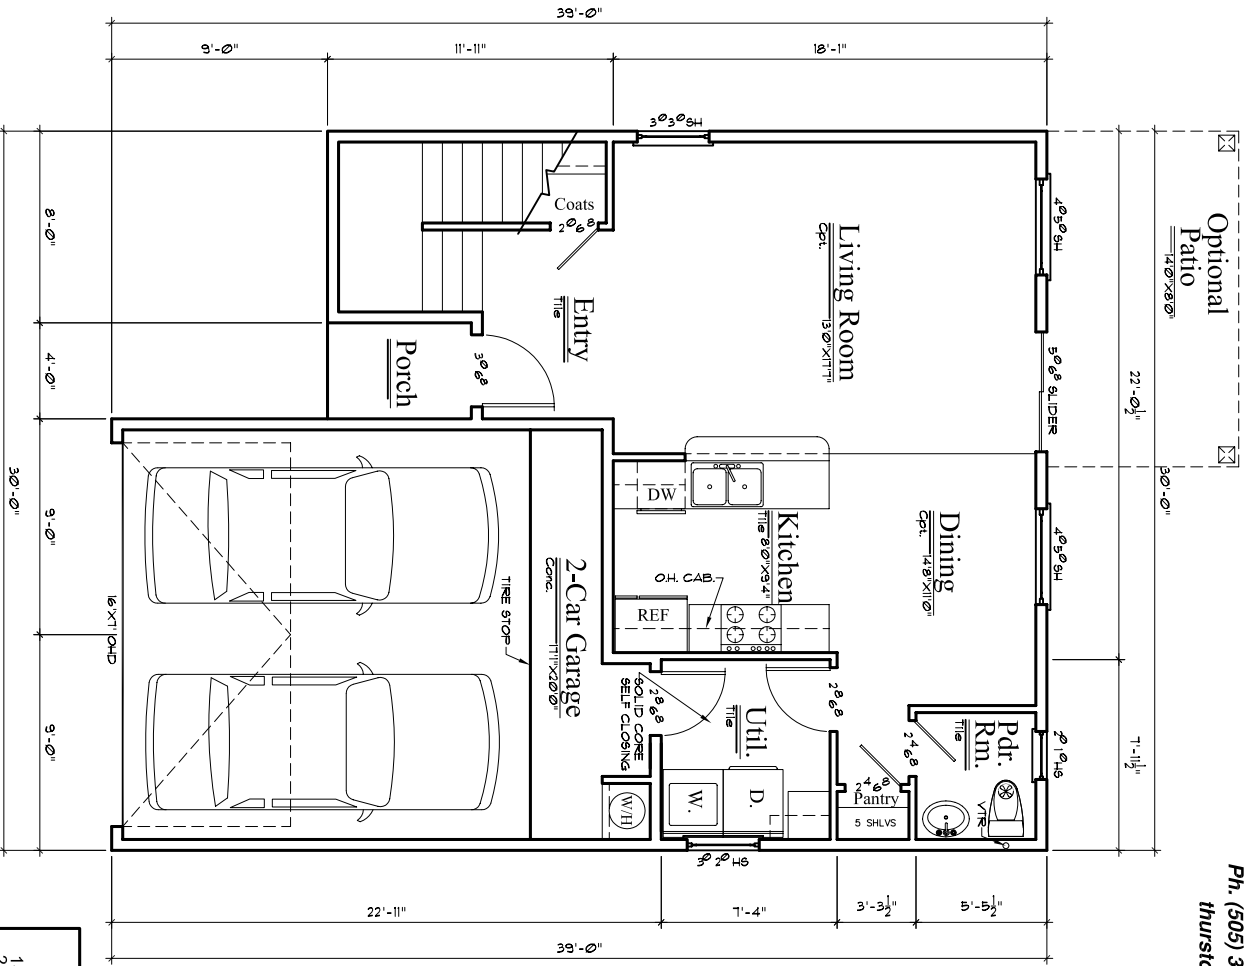

THURSTON HOMES

2475 N. Main Las Cruces, NM 88001

Ph. (505) 382-8225 Fax (505) 382-9226

thurstonhomes@hotmail.com

AREA	
1ST LEVEL	645 sq. ft.
2ND LEVEL	900 sq. ft.
HEATED	1545 sq. ft.
GARAGE	393 sq. ft.
PATIO	112 sq. ft.
PORCH	24 sq. ft.
TOTAL AREA	2074 sq. ft.

1545 sqft.dwg